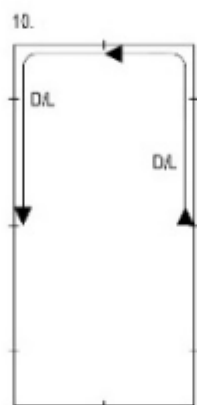

Drawing nr. 2

Test Nr. 1 Pony

D/R - Working trot
 PI/R - Extended trot
 V/S - Medium walk
 PL/S - Extended walk
 D/L - Working canter

x 2

x 2

x 2

x 2

FEI WORLD DRESSAGE CHALLENGE - PRELIMINARY TEST 2009/2011 (20X40 m)

x1

x2

x2

x2

x2

x2

D/R - Working trot
 V/S - Medium walk
 P/S - Extended walk
 D/L - Working canter
 X - halt (4 sec)

SHĒMA 1A