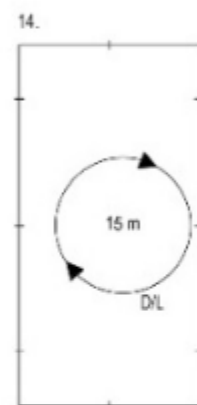

Drawing nr. 2

Test Nr. 1 Pony

D/R - Working trot
 PI/R - Extended trot
 V/S - Medium walk
 PL/S - Extended walk
 D/L - Working canter

x 2

x 2

x 2

x 2

FEI WORLD DRESSAGE CHALLENGE - PRELIMINARY TEST 2009/2011 (20X40 m)

x1

x2

x2

x2

x2

x2

D/R - Working trot
 V/S - Medium walk
 P/S - Extended walk
 D/L - Working canter
 X - halt (4 sec)

SHĒMA 1A