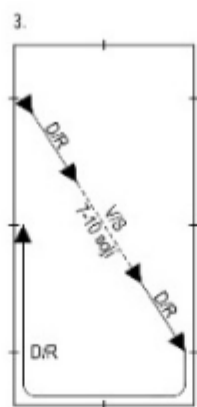

Drawing nr. 2

Test Nr. 1 Pony

D/R - Working trot
 PI/R - Extended trot
 V/S - Medium walk
 PL/S - Extended walk
 D/L - Working canter

x 2

x 2

x 2

x 2

FEI WORLD DRESSAGE CHALLENGE - PRELIMINARY TEST 2009/2011 (20X40 m)

x1

x2

x2

x2

x2

x2

D/R - Working trot
 V/S - Medium walk
 P/S - Extended walk
 D/L - Working canter
 X - halt (4 sec)

SHĒMA 1A