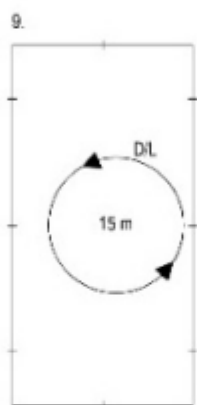

Drawing nr. 2

Test Nr. 1 Pony

D/R - Working trot
 PI/R - Extended trot
 V/S - Medium walk
 PL/S - Extended walk
 D/L - Working canter

x 2

x 2

x 2

x 2

FEI WORLD DRESSAGE CHALLENGE - PRELIMINARY TEST 2009/2011 (20X40 m)

x1

x2

x2

x2

x2

x2

D/R - Working trot
 V/S - Medium walk
 P/S - Extended walk
 D/L - Working canter
 X - halt (4 sec)

SHĒMA 1A