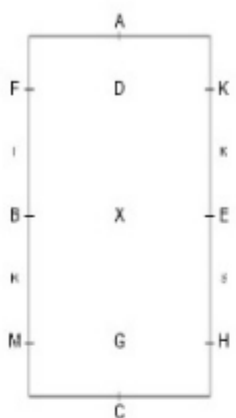

Drawing nr. 2

Test Nr. 1 Pony

D/R - Working trot
 PI/R - Extended trot
 V/S - Medium walk
 PL/S - Extended walk
 D/L - Working canter

x 2

x 2

x 2

x 2

FEI WORLD DRESSAGE CHALLENGE - PRELIMINARY TEST 2009/2011 (20X40 m)

x1

x2

x2

x2

x2

x2

D/R - Working trot
 V/S - Medium walk
 P/S - Extended walk
 D/L - Working canter
 X - halt (4 sec)

SHĒMA 1A