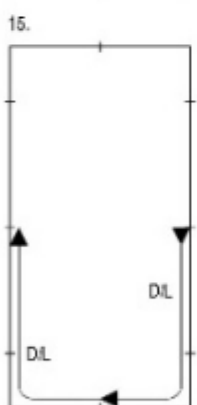

Drawing nr. 2

Test Nr. 1 Pony

D/R - Working trot
 PI/R - Extended trot
 V/S - Medium walk
 PL/S - Extended walk
 D/L - Working canter

x 2

x 2

x 2

x 2

FEI WORLD DRESSAGE CHALLENGE - PRELIMINARY TEST 2009/2011 (20X40 m)

x1

x2

x2

x2

x2

x2

D/R - Working trot
 V/S - Medium walk
 P/S - Extended walk
 D/L - Working canter
 X - halt (4 sec)

SHĒMA 1A