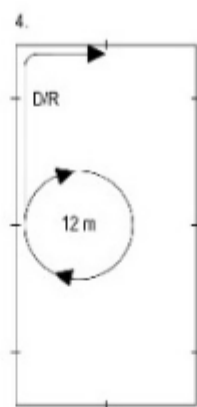

Drawing nr. 2

Test Nr. 1 Pony

D/R - Working trot
 PI/R - Extended trot
 V/S - Medium walk
 PL/S - Extended walk
 D/L - Working canter

x 2

x 2

x 2

x 2

FEI WORLD DRESSAGE CHALLENGE - PRELIMINARY TEST 2009/2011 (20X40 m)

x1

x2

x2

x2

x2

x2

D/R - Working trot
 V/S - Medium walk
 P/S - Extended walk
 D/L - Working canter
 X - halt (4 sec)

SHĒMA 1A