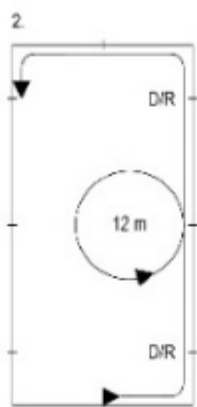

Drawing nr. 2

Test Nr. 1 Pony

D/R - Working trot
 PI/R - Extended trot
 V/S - Medium walk
 PL/S - Extended walk
 D/L - Working canter

x 2

x 2

x 2

x 2

FEI WORLD DRESSAGE CHALLENGE - PRELIMINARY TEST 2009/2011 (20X40 m)

x1

x2

x2

x2

x2

x2

D/R - Working trot
 V/S - Medium walk
 P/S - Extended walk
 D/L - Working canter
 X - halt (4 sec)

SHĒMA 1A