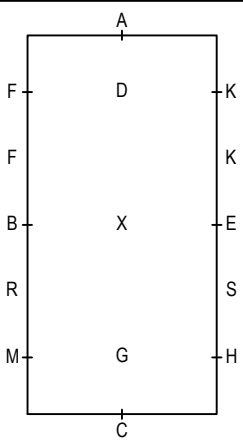

Drawing nr. 2

Test Nr. 1 Pony

D/R - Working trot
 PI/R - Extended trot
 V/S - Medium walk
 PL/S - Extended walk
 D/L - Working canter

x 2

x 2

x 2

x 2

FEI WORLD DRESSAGE CHALLENGE - PRELIMINARY TEST 2009/2011 (20X40 m)

x1

x2

x2

x2

x2

x2

D/R - Working trot
 V/S - Medium walk
 P/S - Extended walk
 D/L - Working canter
 X - halt (4 sec)

SHĒMA 1A